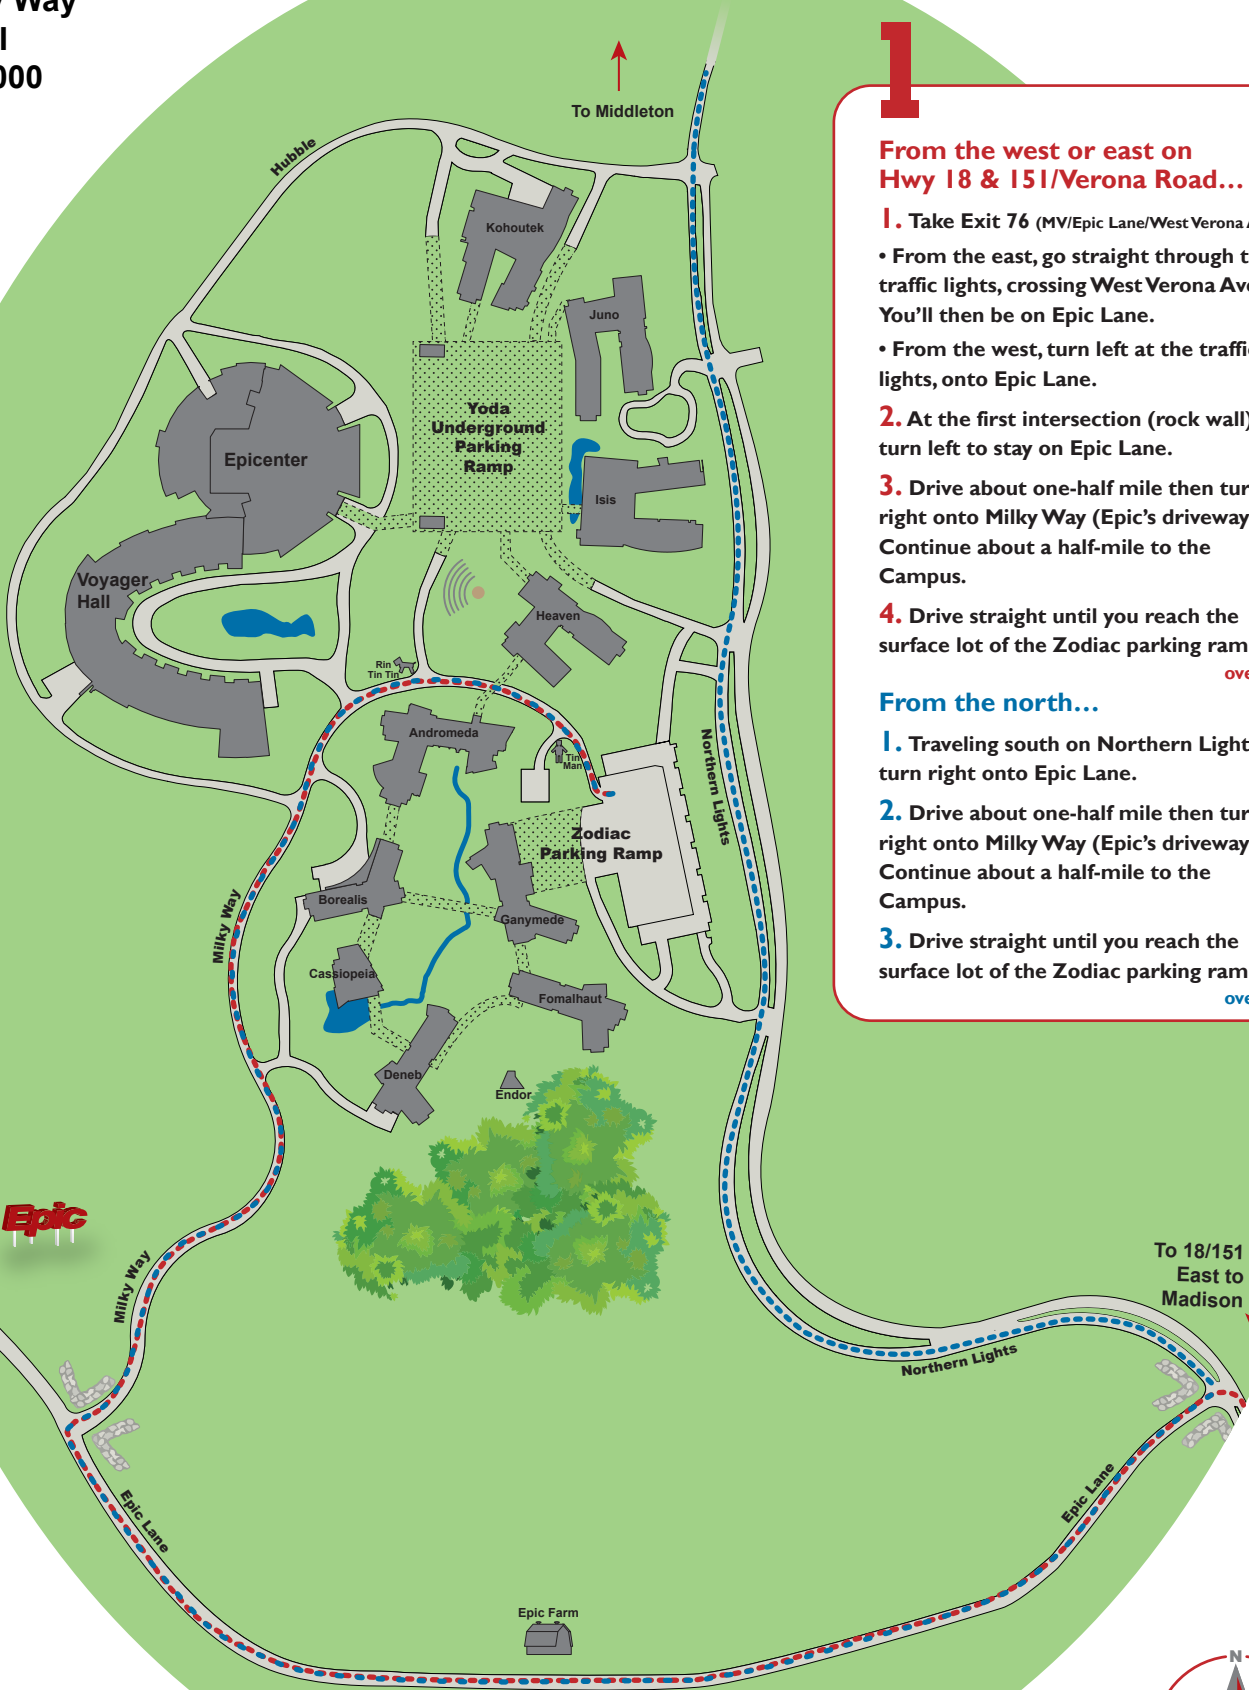

## From the west or east on Hwy 18 & 151/Verona Road...

1. Take Exit 76 (MV/Epic Lane/West Verona Ave).
  - From the east, go straight through the traffic lights, crossing West Verona Ave. You'll then be on Epic Lane.
  - From the west, turn left at the traffic lights, onto Epic Lane.
2. At the first intersection (rock wall), turn left to stay on Epic Lane.
3. Drive about one-half mile then turn right onto Milky Way (Epic's driveway). Continue about a half-mile to the Campus.
4. Drive straight until you reach the surface lot of the Zodiac parking ramp. *over...*

## From the north...

1. Traveling south on Northern Lights, turn right onto Epic Lane.
2. Drive about one-half mile then turn right onto Milky Way (Epic's driveway). Continue about a half-mile to the Campus.
3. Drive straight until you reach the surface lot of the Zodiac parking ramp. *over...*

 Most auto GPS systems will not lead you correctly to Epic. Check your route before departing.

# 2

Once you've parked, walk towards the parking lot entrance you drove into before parking. Near the entrance you will see a set of stairs, proceed up the stairs and follow the brick path to Epic's main entrance. (Andromeda)